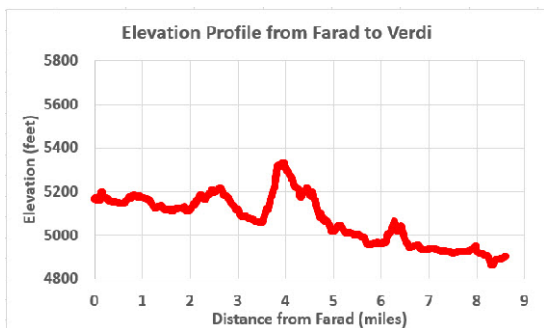

	DOUBLE TRACK DIRT		Turn Left (traveling downriver)
	SINGLE TRACK DIRT		Turn Right (traveling downriver)
	SHARE THE ROAD		Parking
	EASY		Restrooms
	MORE DIFFICULT		Pass-Through Gate
	MOST DIFFICULT		Store

**TRUCKEE CANYON NORTH,  
FARAD TO VERDI:  
8.6 MILES OF DIRT TRAIL  
& SHARE-THE-ROAD**

Map by: Sam Limerick  
Date: 6/16/2018  
NAD 1983 UTM Zone 10N